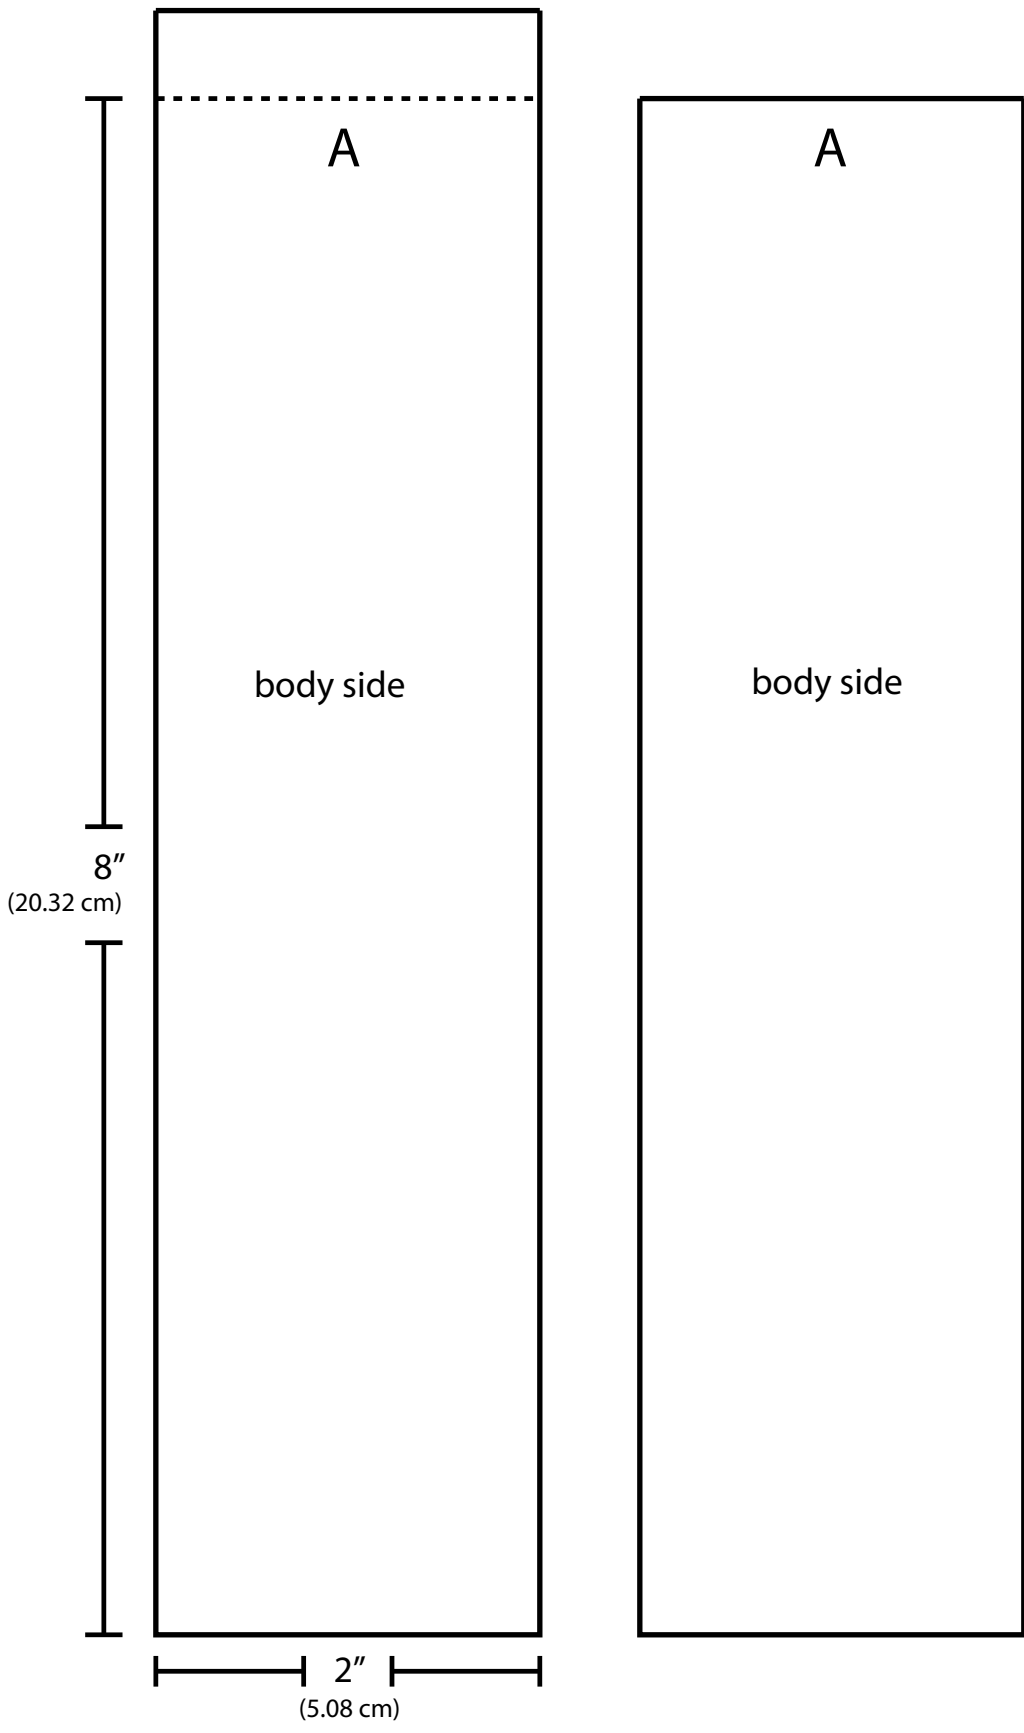

Adipose Plush Pattern

Drafted by Amanda Tepie

Referenced from Adipose Illustration by Mary Winkler

Join together to make one 2" x 16" strip
(5.08 cm x 40.64 cm)